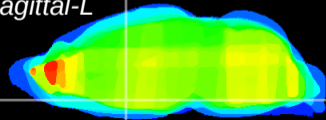

Coronal

Sagittal-R

Sagittal-L

ViBrism: CX17876
Horizontal

MPA