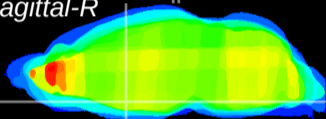

Coronal

Sagittal-R

Sagittal-L

ViBrism: CX17876
Horizontal

MPA