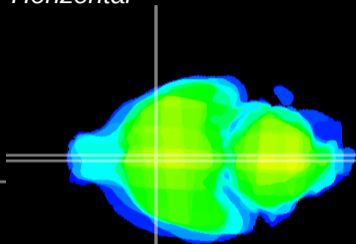

Coronal

Sagittal-R

Sagittal-L

ViBrism: CX17876
Horizontal

MPA