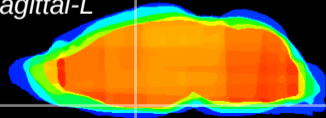

Coronal

Sagittal-R

Sagittal-L

ViBrism: CX17888
Horizontal

SCN