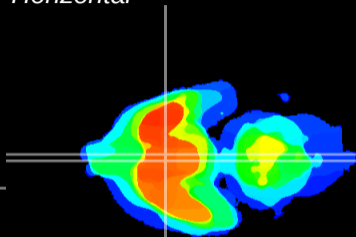

Coronal

Sagittal-R

Sagittal-L

ViBrism: CX17888
Horizontal

SCN