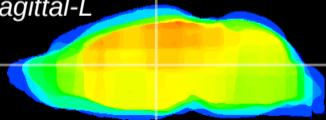

Coronal

Sagittal-R

Sagittal-L

ViBrism: CX17891
Horizontal

MD