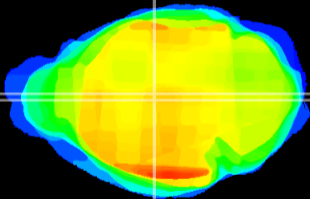

Coronal

Sagittal-R

Sagittal-L

ViBrism: CX17891
Horizontal

MD