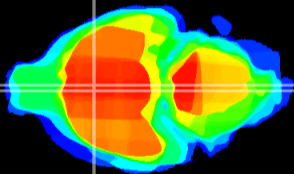

Coronal

Sagittal-R

Sagittal-L

ViBrism: CX17892
Horizontal

MPA