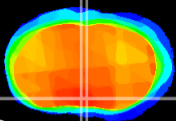

Coronal

Sagittal-R

Sagittal-L

ViBrism: CX17892
Horizontal

MPA