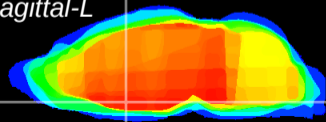

Coronal

Sagittal-R

Sagittal-L

ViBrism: CX17892
Horizontal

MPA