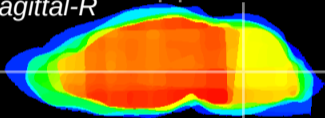

Coronal

Sagittal-R

Sagittal-L

ViBrism: CX17892
Horizontal

MVe