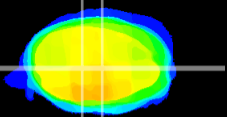

Coronal

Sagittal-R

Sagittal-L

ViBrism: CX17892
Horizontal

MVe