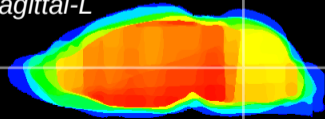

Coronal

Sagittal-R

Sagittal-L

ViBrism: CX17892
Horizontal

MVe