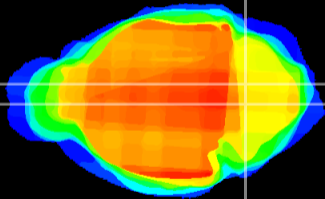

Coronal

Sagittal-R

Sagittal-L

ViBrism: CX17892
Horizontal

MVe