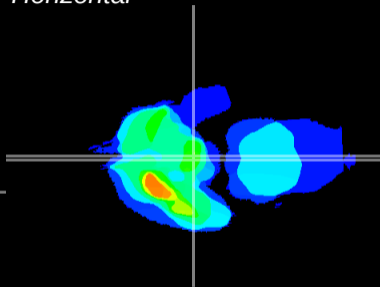

Coronal

Sagittal-R

Sagittal-L

ViBrism: CX17894
Horizontal

ME