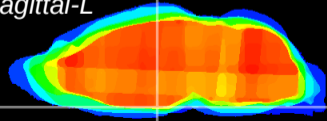

Coronal

Sagittal-R

Sagittal-L

ViBrism: CX17900
Horizontal

Arc