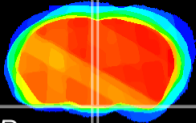

Coronal

Sagittal-R

Sagittal-L

ViBrism: CX17900
Horizontal

Arc