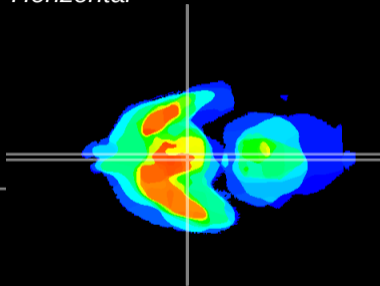

Coronal

Sagittal-R

Sagittal-L

ViBrism: CX17900
Horizontal

Arc