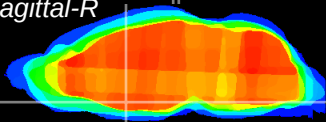

Coronal

Sagittal-R

Sagittal-L

ViBriSM: CX17900
Horizontal

MPA