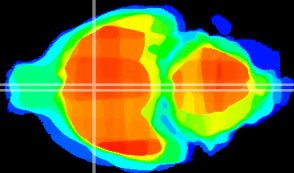

Coronal

Sagittal-R

Sagittal-L

ViBriSM: CX17900
Horizontal

MPA