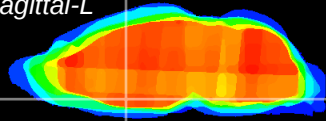

Coronal

Sagittal-R

Sagittal-L

ViBriSM: CX17900
Horizontal

MPA