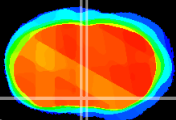

Coronal

Sagittal-R

Sagittal-L

ViBriSM: CX17900
Horizontal

MPA