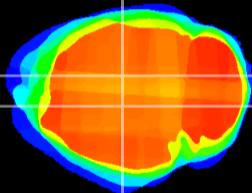

Coronal

Sagittal-R

Sagittal-L

ViBrism: CX17905
Horizontal

DG