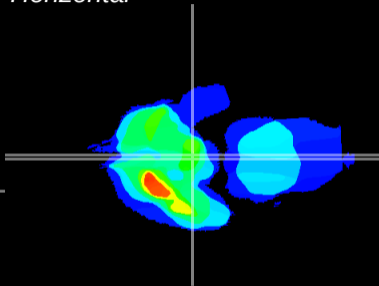

Coronal

Sagittal-R

Sagittal-L

ViBrism: CX17905
Horizontal

ME