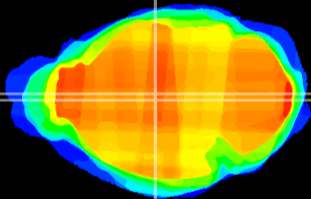

Coronal

Sagittal-R

Sagittal-L

ViBrism: CX17906
Horizontal

MD