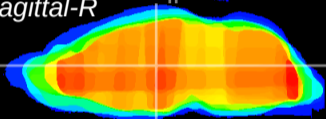

Coronal

Sagittal-R

Sagittal-L

ViBrism: CX17906
Horizontal

MD