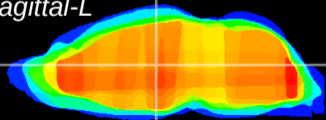

Coronal

Sagittal-R

Sagittal-L

ViBrism: CX17906
Horizontal

MD