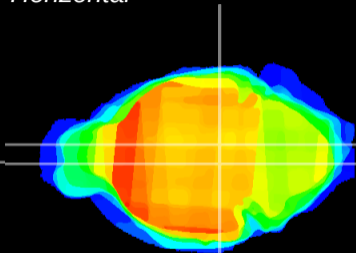

Coronal

Sagittal-R

Sagittal-L

ViBrism: CX17907
Horizontal

VTA