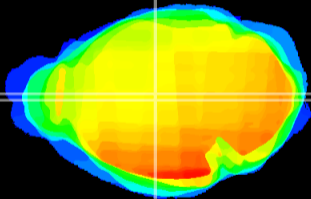

Coronal

Sagittal-R

Sagittal-L

ViBrism: CX17910
Horizontal

MD