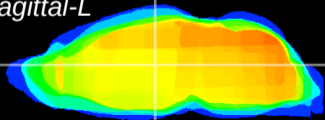

Coronal

Sagittal-R

Sagittal-L

ViBrism: CX17910
Horizontal

MD