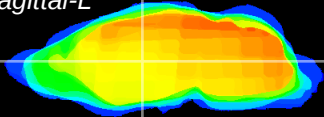

Coronal

Sagittal-R

Sagittal-L

ViBriSM: CX17910
Horizontal

VA/VL