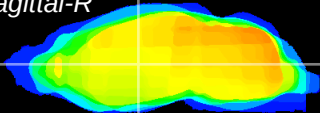

Coronal

Sagittal-R

Sagittal-L

ViBriSM: CX17910
Horizontal

VA/VL