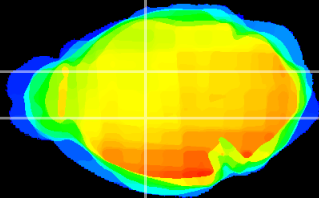

Coronal

Sagittal-R

Sagittal-L

ViBriSM: CX17910
Horizontal

VA/VL