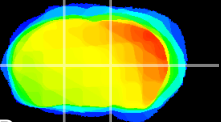

Coronal

Sagittal-R

Sagittal-L

ViBriSM: CX17910
Horizontal

VA/VL