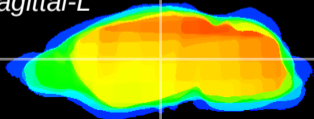

Coronal

Sagittal-R

Sagittal-L

ViBrism: CX17910
Horizontal

VPM/VPL