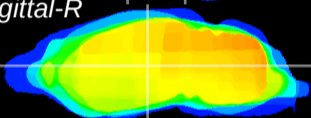

Coronal

Sagittal-R

Sagittal-L

ViBrism: CX17910
Horizontal

VPM/VPL