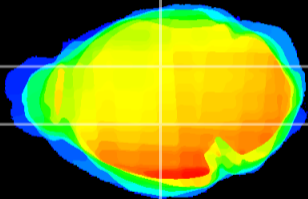

Coronal

Sagittal-R

Sagittal-L

ViBrism: CX17910
Horizontal

VPM/VPL