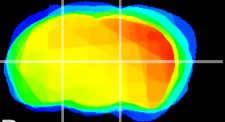

Coronal

Sagittal-R

Sagittal-L

ViBrism: CX17910
Horizontal

VPM/VPL