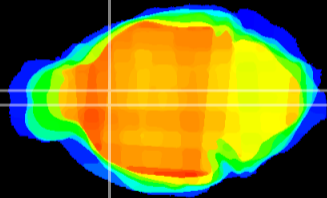

Coronal

Sagittal-R

Sagittal-L

ViBrism: CX17912
Horizontal

LS