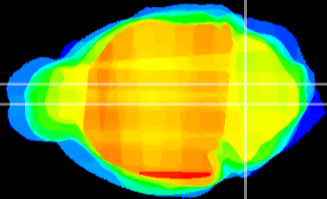

Coronal

Sagittal-R

Sagittal-L

ViBrism: CX17915
Horizontal

MVe