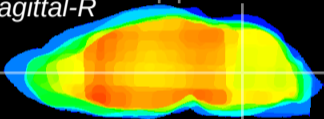

Coronal

Sagittal-R

Sagittal-L

ViBrism: CX17915
Horizontal

MVe