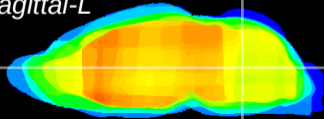

Coronal

Sagittal-R

Sagittal-L

ViBrism: CX17915
Horizontal

MVe