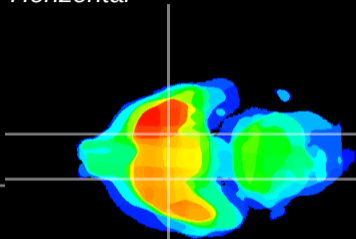

Coronal

Sagittal-R

Sagittal-L

ViBrism: CX17916
Horizontal

S0