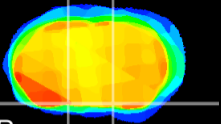

Coronal

Sagittal-R

Sagittal-L

ViBrism: CX17916
Horizontal

S0