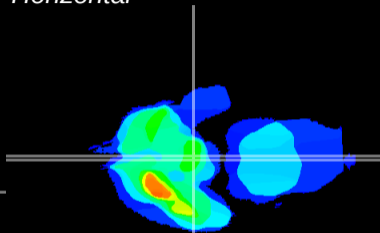

Coronal

Sagittal-R

Sagittal-L

ViBrism: CX17917
Horizontal

ME