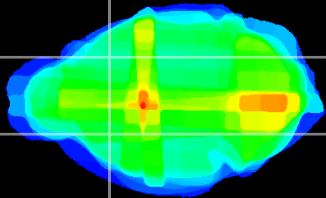

Coronal

Sagittal-R

Sagittal-L

ViBrism: CX17918
Horizontal

CPU lateral