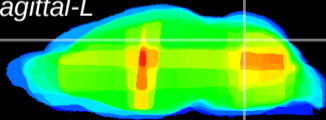

Coronal

Sagittal-R

Sagittal-L

ViBrism: CX17918
Horizontal

Cb vermis