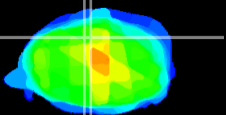

Coronal

Sagittal-R

Sagittal-L

ViBrism: CX17918
Horizontal

Cb vermis