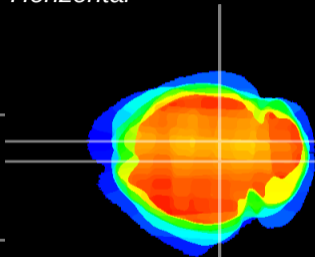

Coronal

Sagittal-R

Sagittal-L

ViBrism: CX17921
Horizontal

SC