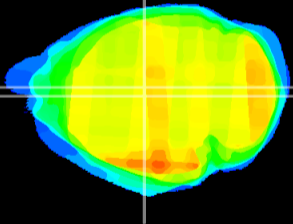

Coronal

Sagittal-R

Sagittal-L

ViBrism: CX17923
Horizontal

Hb