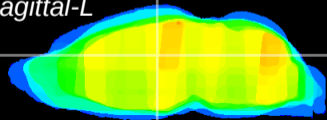

Coronal

Sagittal-R

Sagittal-L

ViBrism: CX17923
Horizontal

Hb