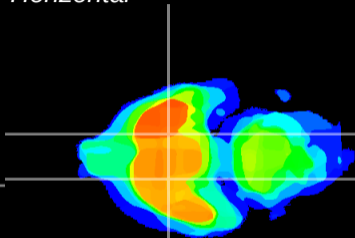

Coronal

Sagittal-R

Sagittal-L

ViBrism: CX17930
Horizontal

S0