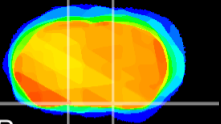

Coronal

Sagittal-R

Sagittal-L

ViBrism: CX17930
Horizontal

S0