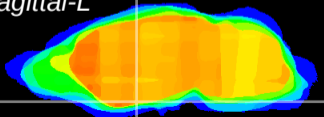

Coronal

Sagittal-R

Sagittal-L

ViBrism: CX17930
Horizontal

S0