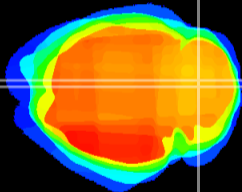

Coronal

Sagittal-R

Sagittal-L

ViBrism: CX17933  
Horizontal

Cb vermis