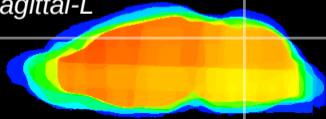

Coronal

Sagittal-R

Sagittal-L

ViBrism: CX17933  
Horizontal

Cb vermis