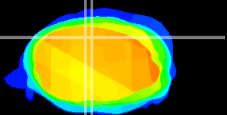

Coronal

Sagittal-R

Sagittal-L

ViBrism: CX17933  
Horizontal

Cb vermis