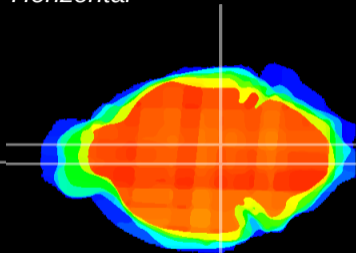

Coronal

Sagittal-R

Sagittal-L

ViBrism: CX17936
Horizontal

VTA