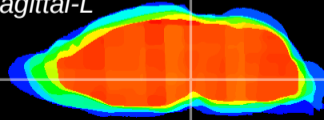

Coronal

Sagittal-R

Sagittal-L

ViBrism: CX17936
Horizontal

VTA