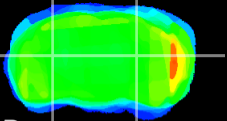

Coronal

Sagittal-R

Sagittal-L

ViBrism: CX17939
Horizontal

LG