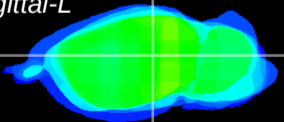

Coronal

Sagittal-R

Sagittal-L

ViBrism: CX17939
Horizontal

LG