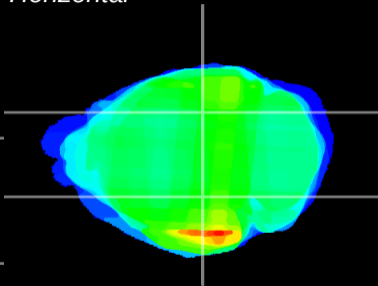

Coronal

Sagittal-R

Sagittal-L

ViBrism: CX17939
Horizontal

LG