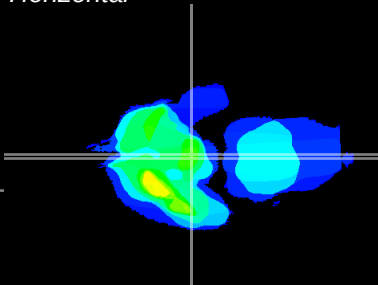

Coronal

Sagittal-R

Sagittal-L

ViBrism: CX17941
Horizontal

ME