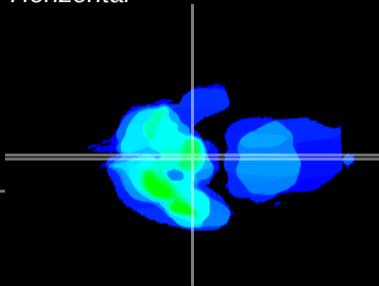

Coronal

Sagittal-R

Sagittal-L

ViBrism: CX17944
Horizontal

ME