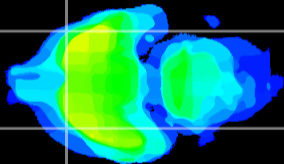

Coronal

Sagittal-R

Sagittal-L

ViBrism: CX17945
Horizontal

Pir