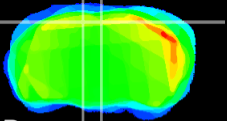

Coronal

Sagittal-R

Sagittal-L

ViBrism: CX17945
Horizontal

RS