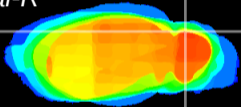

Coronal

Sagittal-R

Sagittal-L

ViBrism: CX17946
Horizontal

Cb lobe