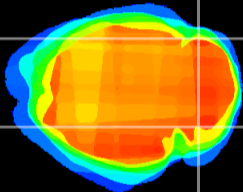

Coronal

Sagittal-R

Sagittal-L

ViBrism: CX17946
Horizontal

Cb lobe