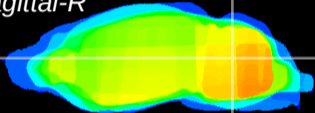

Coronal

Sagittal-R

Sagittal-L

ViBrism: CX17949
Horizontal

Cb nucleus