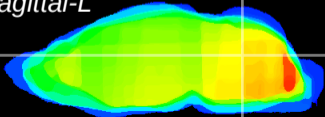

Coronal

Sagittal-R

Sagittal-L

ViBrism: CX17949
Horizontal

Cb nucleus