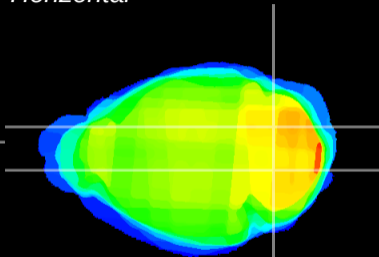

Coronal

Sagittal-R

Sagittal-L

ViBrism: CX17949
Horizontal

Cb nucleus