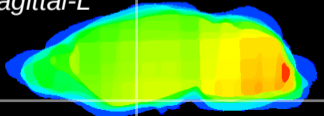

Coronal

Sagittal-R

Sagittal-L

ViBrism: CX17949
Horizontal

S0