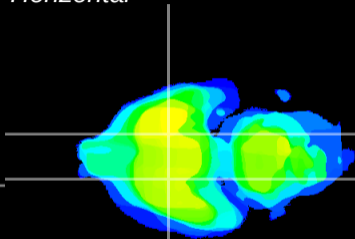

Coronal

Sagittal-R

Sagittal-L

ViBrism: CX17949
Horizontal

S0