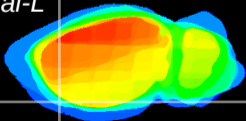

Coronal

Sagittal-R

Sagittal-L

ViBrism: CX17950
Horizontal

Pir