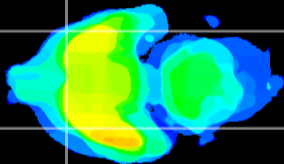

Coronal

Sagittal-R

Sagittal-L

ViBrism: CX17950
Horizontal

Pir