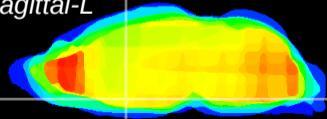

Coronal

Sagittal-R

Sagittal-L

ViBrism: CX17955
Horizontal

MPA