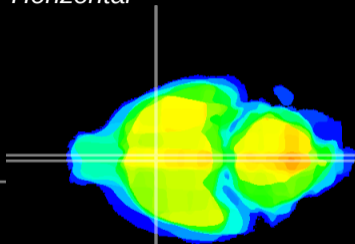

Coronal

Sagittal-R

Sagittal-L

ViBrism: CX17955
Horizontal

MPA