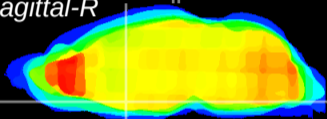

Coronal

Sagittal-R

Sagittal-L

ViBrism: CX17955
Horizontal

MPA