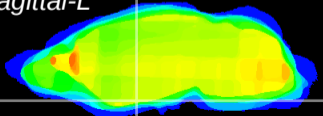

Coronal

Sagittal-R

Sagittal-L

ViBrism: CX17955
Horizontal

S0