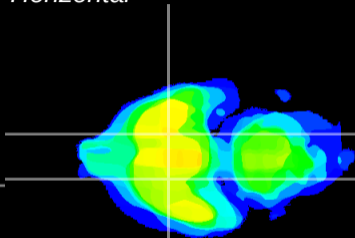

Coronal

Sagittal-R

Sagittal-L

ViBrism: CX17955
Horizontal

S0