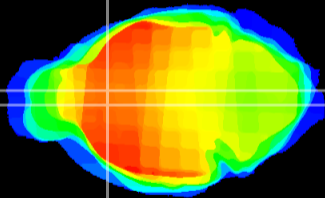

Coronal

Sagittal-R

Sagittal-L

ViBrism: CX17965
Horizontal

LS