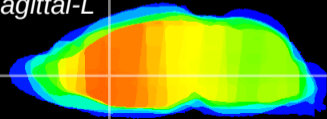

Coronal

Sagittal-R

Sagittal-L

ViBrism: CX17965
Horizontal

LS