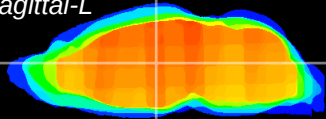

Coronal

Sagittal-R

Sagittal-L

ViBrism: CX17967
Horizontal

MD