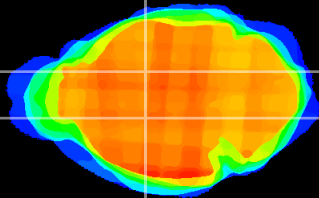

Coronal

Sagittal-R

Sagittal-L

ViBriSM: CX17967
Horizontal

VA/VL