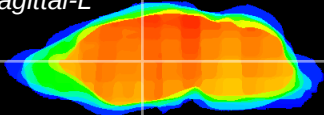

Coronal

Sagittal-R

Sagittal-L

ViBriSM: CX17967
Horizontal

VA/VL