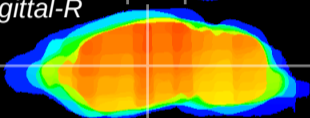

Coronal

Sagittal-R

Sagittal-L

ViBrism: CX17967
Horizontal

VPM/VPL