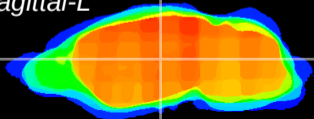

Coronal

Sagittal-R

Sagittal-L

ViBrism: CX17967
Horizontal

VPM/VPL