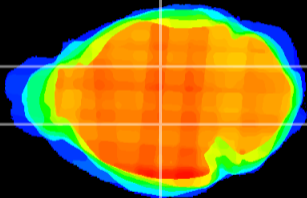

Coronal

Sagittal-R

Sagittal-L

ViBrism: CX17967
Horizontal

VPM/VPL