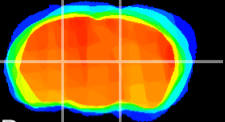

Coronal

Sagittal-R

Sagittal-L

ViBrism: CX17967
Horizontal

VPM/VPL