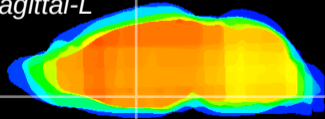

Coronal

Sagittal-R

Sagittal-L

ViBriSM: CX17968
Horizontal

SPa dorsal