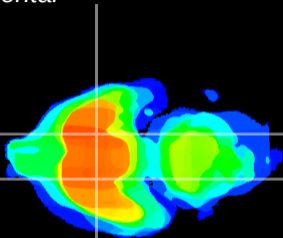

Coronal

Sagittal-R

Sagittal-L

ViBrism: CX17972
Horizontal

S0