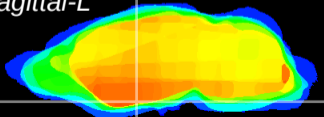

Coronal

Sagittal-R

Sagittal-L

ViBrism: CX17972
Horizontal

S0