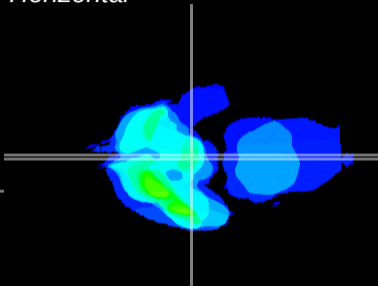

Coronal

Sagittal-R

Sagittal-L

ViBrism: CX17977
Horizontal

ME