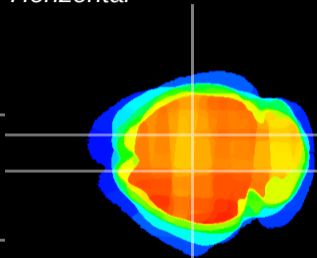

Coronal

Sagittal-R

Sagittal-L

ViBrism: CX17980
Horizontal

CA1