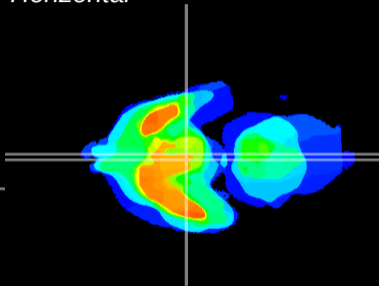

Coronal

Sagittal-R

Sagittal-L

ViBrism: CX17983
Horizontal

Arc