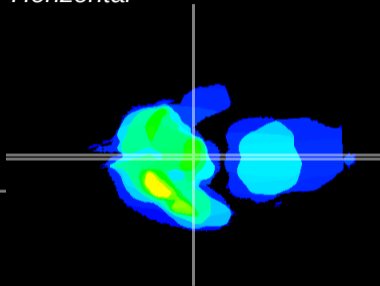

Coronal

Sagittal-R

Sagittal-L

ViBrism: CX17986
Horizontal

ME