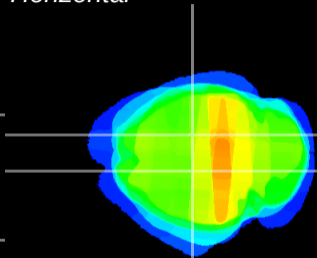

Coronal

Sagittal-R

Sagittal-L

ViBrism: CX17987
Horizontal

CA1