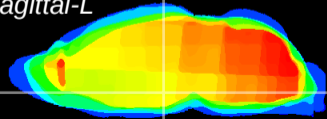

Coronal

Sagittal-R

Sagittal-L

ViBrism: CX17991
Horizontal

DM