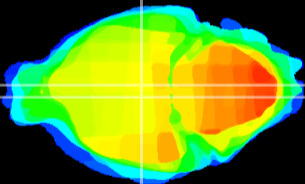

Coronal

Sagittal-R

Sagittal-L

ViBrism: CX17991
Horizontal

DM