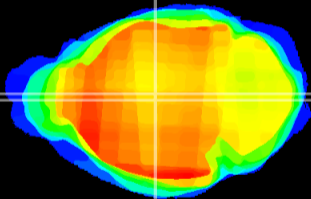

Coronal

Sagittal-R

Sagittal-L

ViBrism: CX17993
Horizontal

MD