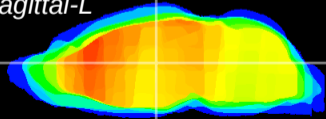

Coronal

Sagittal-R

Sagittal-L

ViBrism: CX17993
Horizontal

MD